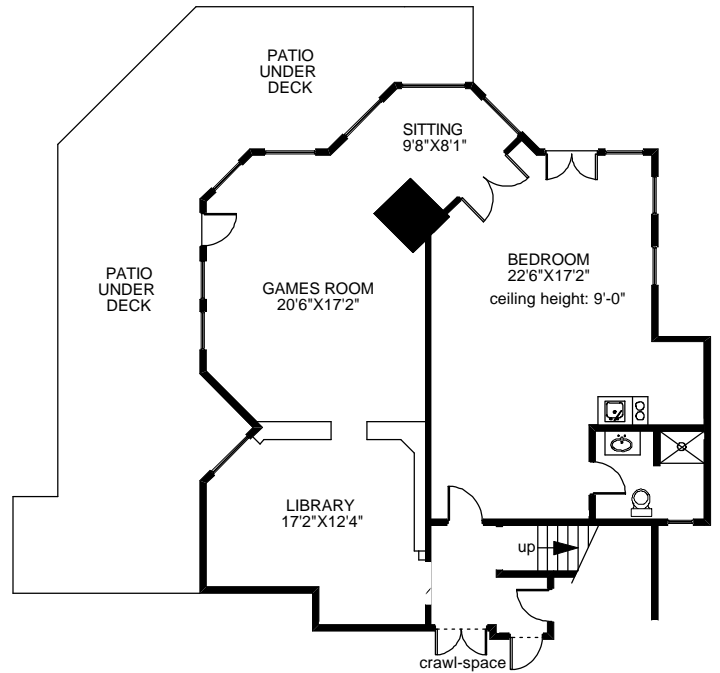

**MAIN FLOOR**  
2240 SQ.FT

LAUNDRY  
14'6"x7'1"

**GARAGE**  
686 SQ.FT

**LOWER FLOOR**  
1367 SQ.FT

	FINISHED SQ. FT.	UNFINISHED SQ. FT.	TOTAL SQ. FT.
MAIN	2240	0	2240
LOWER	1367	0	1367
TOTAL	3607	0	3607
GARAGE	0	686	686
DECKS	0	707	707
PATIO	0	692	692