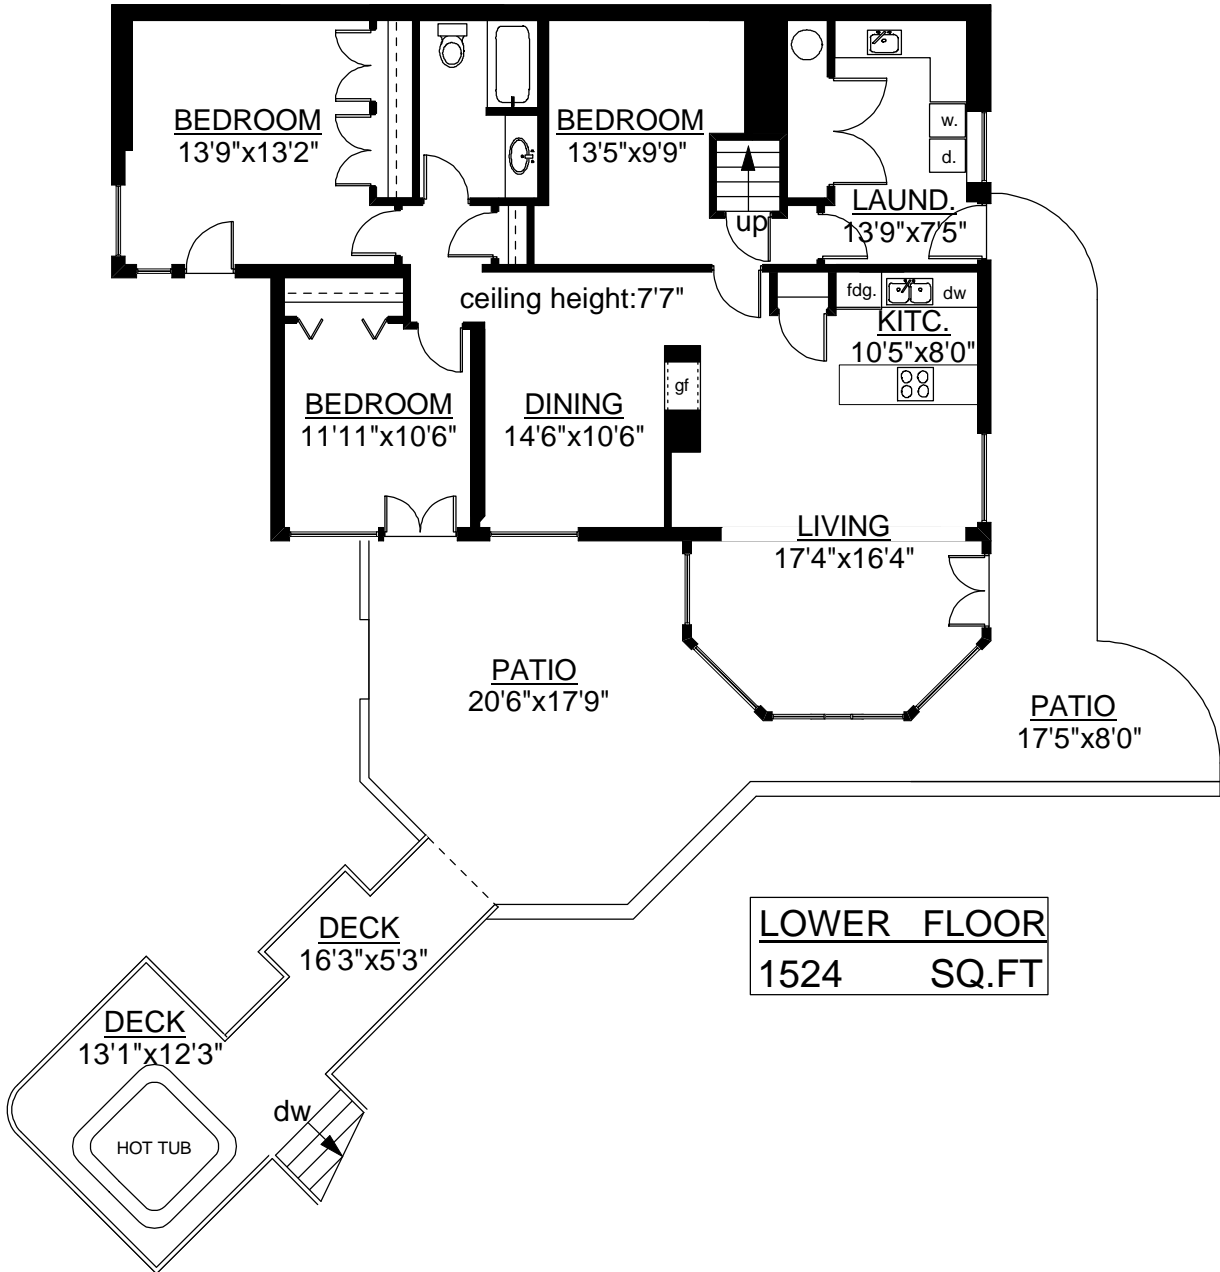

GUEST HOUSE

	FINISH SQ. FT.	UNFINISH SQ. FT.	TOTAL SQ. FT.
MAIN	1650	0	1650
UPPER	287	0	287
UPPER	1524	0	1524
TOTAL	3461	0	3461
GARAGE	0	653	653
PATIOS	0	823	823
DECKS	0	698	698

MEASURED ON: 08/18/04	Tafe M measure	VICTORIA, B.C.
DRAWING FILE: #0514		Ph. 883-8894