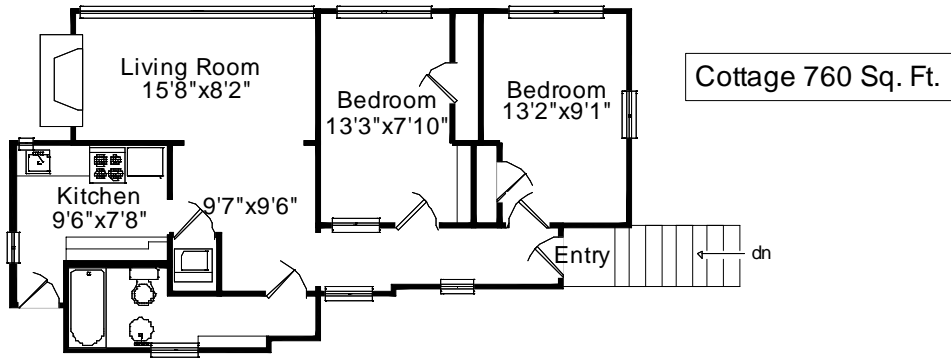

265 View Royal Avenue Victoria, BC V9B 1A6

Lower 673 Sq. Ft.
Ceiling 6'5"

	Finished Sq. ft	Unfinished Sq. ft	Total Sq. ft
Cottage	760	0	760
Main	1005	0	1005
Lower	407	266	673
Total	2172	266	2438
Decks	0	590	590