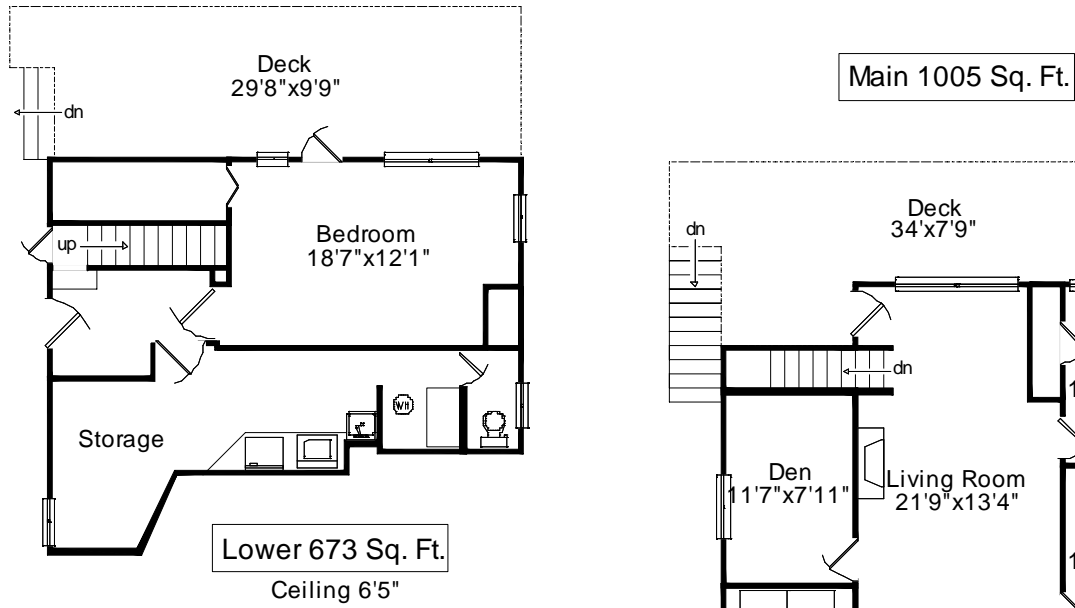

265 View Royal Avenue Victoria, BC V9B 1A6

Lower 673 Sq. Ft.
Ceiling 6'5"

	Finished Sq. ft	Unfinished Sq. ft	Total Sq. ft
Cottage	760	0	760
Main	1005	0	1005
Lower	407	266	673
Total	2172	266	2438
Decks	0	590	590