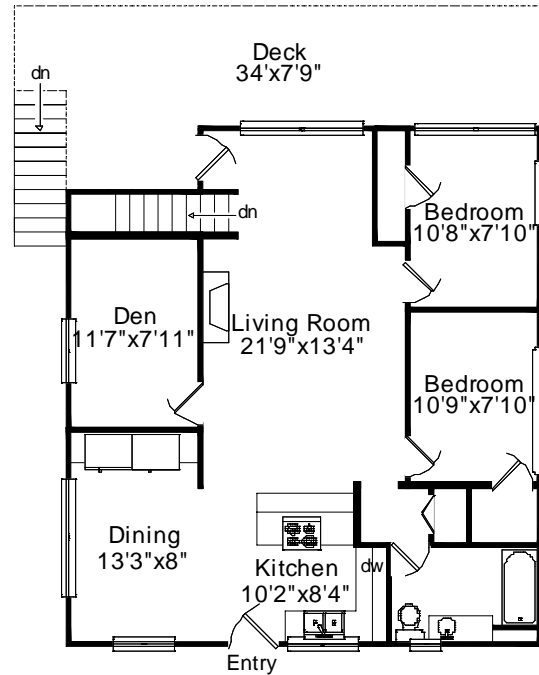

265 View Royal Avenue Victoria, BC V9B 1A6

Lower 673 Sq. Ft.
Ceiling 6'5"

	Finished Sq. ft	Unfinished Sq. ft	Total Sq. ft
Cottage	760	0	760
Main	1005	0	1005
Lower	407	266	673
Total	2172	266	2438
Decks	0	590	590