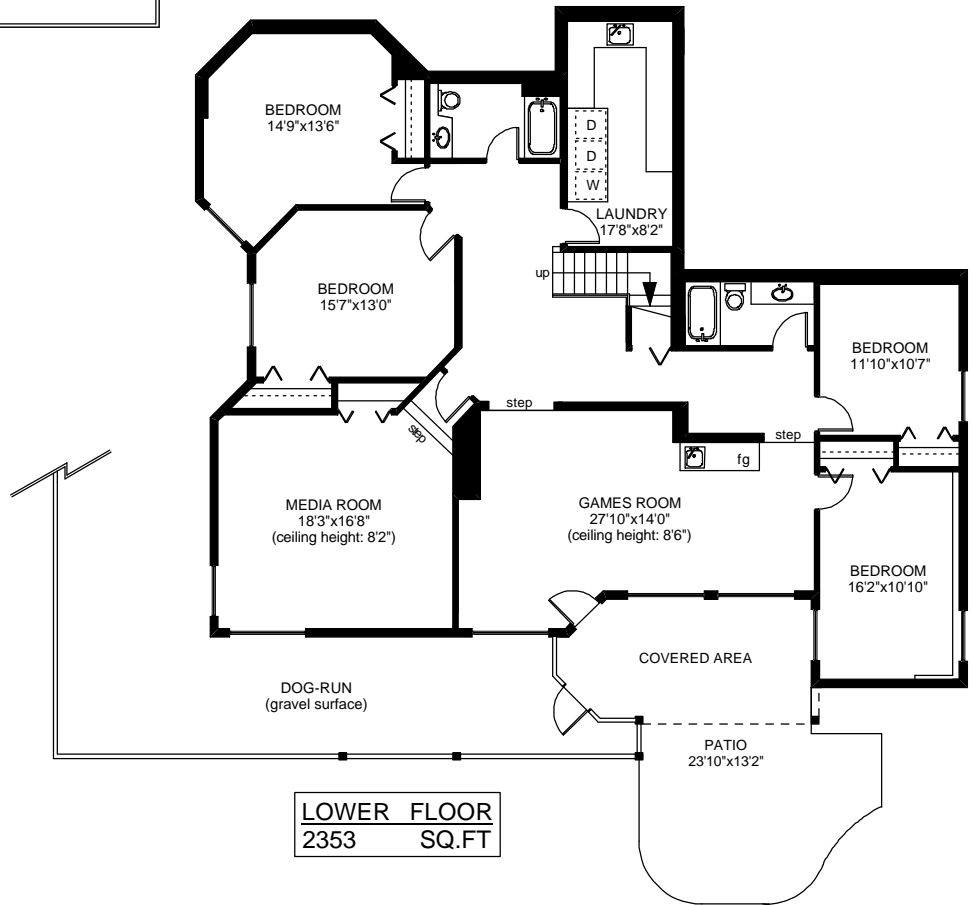

1718 TEXADA TERRACE

MAIN FLOOR
2353 SQ.FT

LOWER FLOOR
2353 SQ.FT

	FINISHED SQ. FT.	UNFINISHED SQ. FT.	TOTAL SQ. FT.
MAIN	2353	0	2353
LOWER	2353	0	2353
TOTAL	4706	0	4706
GARAGE	0	442	442
DECK	0	391	391
PATIO	0	406	406