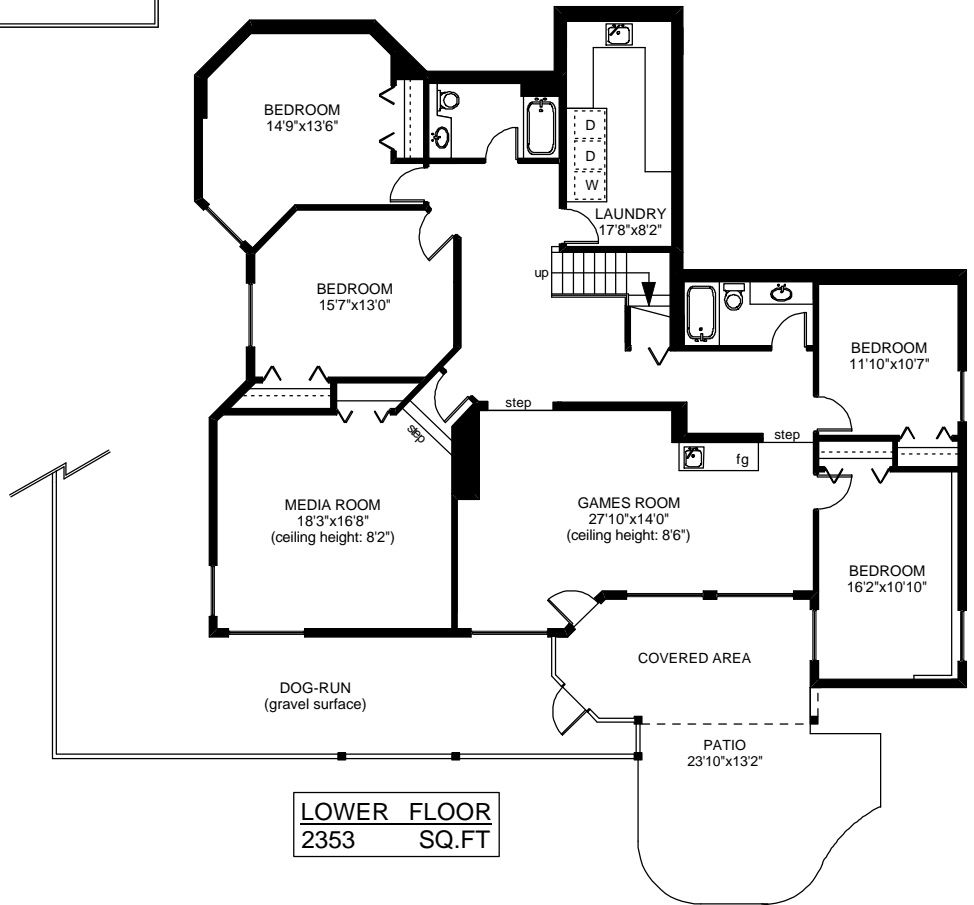

1718 TEXADA TERRACE

MAIN FLOOR
2353 SQ.FT

LOWER FLOOR
2353 SQ.FT

| | FINISHED SQ. FT. | UNFINISHED SQ. FT. | TOTAL SQ. FT. |
|--------|------------------|--------------------|---------------|
| MAIN | 2353 | 0 | 2353 |
| LOWER | 2353 | 0 | 2353 |
| TOTAL | 4706 | 0 | 4706 |
| GARAGE | 0 | 442 | 442 |
| DECK | 0 | 391 | 391 |
| PATIO | 0 | 406 | 406 |