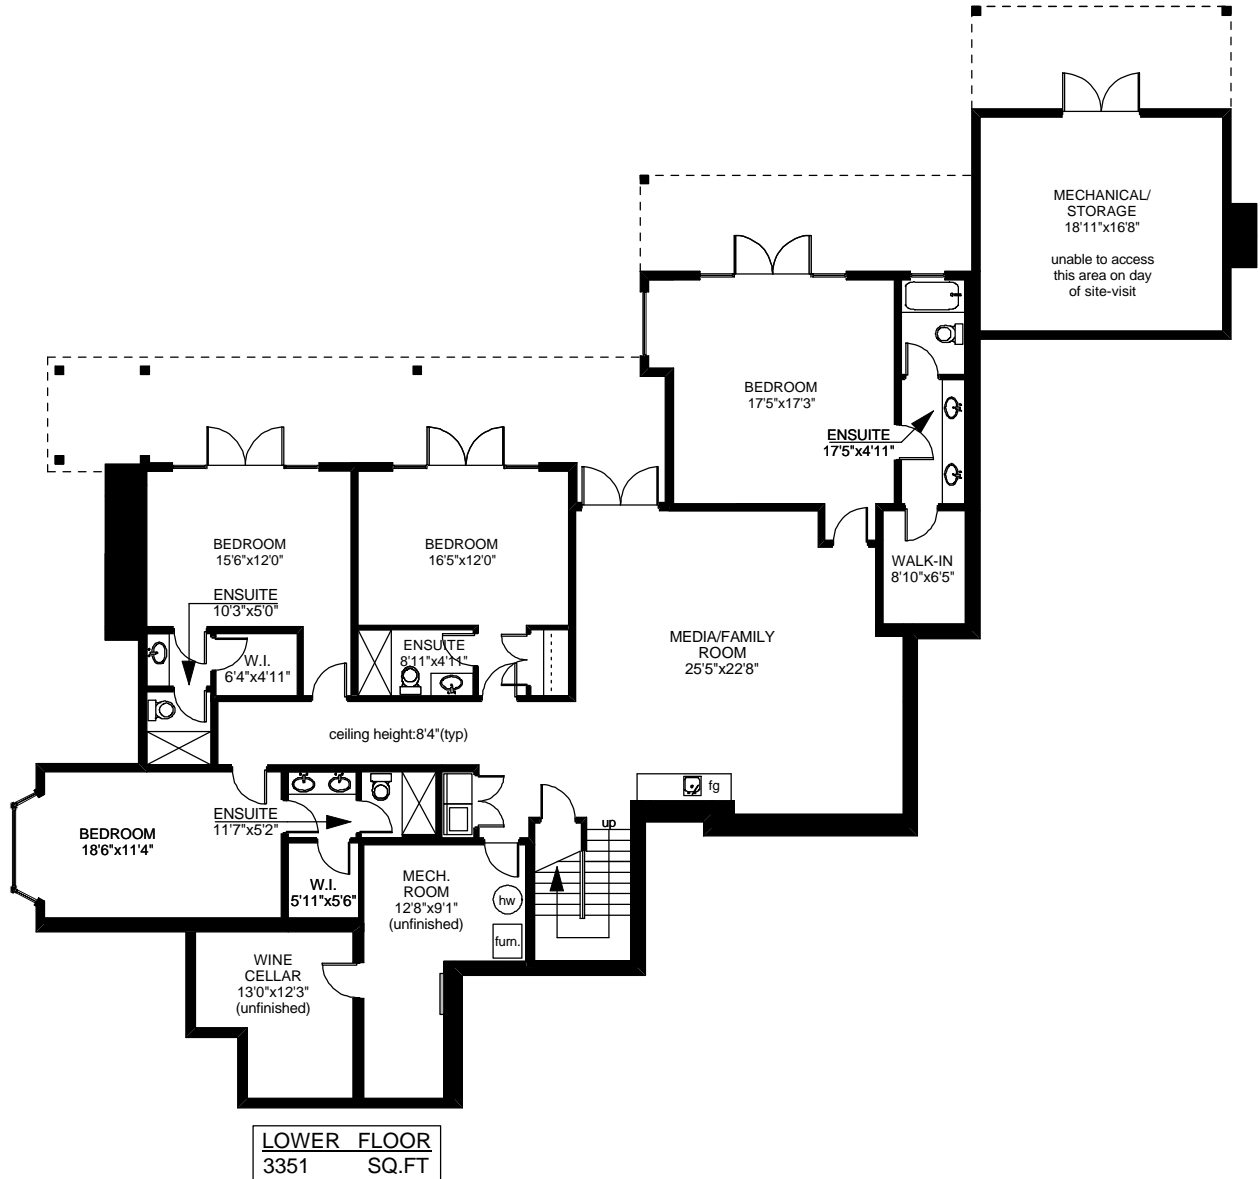

1110 SUNSET DRIVE

	FINISHED SQ. FT.	UNFINISHED SQ. FT.	TOTAL SQ. FT.
MAIN	3963	116	4079
LOWER	2588	763	3351
TOTAL	6551	879	7430
GARAGE	0	933	933
BALCONY'S	0	809	809
PATIO	0	158	158

MEASURED ON: 10/01/07	Tafe Measure VICTORIA, B.C. Ph. 883.8894 www.tafemeasure.com
DRAWING FILE: 05237	