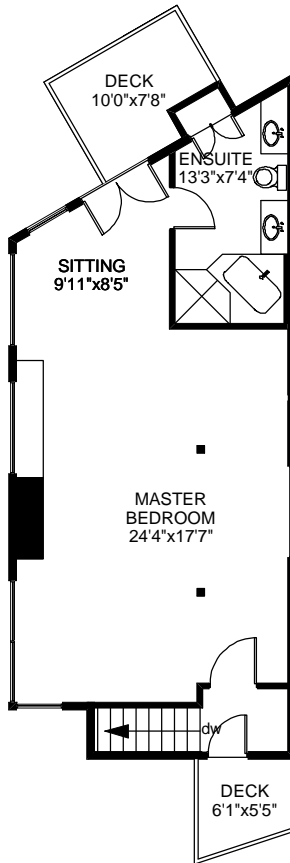

7212 PEDEN LANE RESIDENCE

MAIN FLOOR
1438 SQ.FT

UPPER FLOOR
726 SQ.FT

LOWER FLOOR
678 SQ.FT

	FINISHED SQ. FT.	UNFINISHED SQ. FT.	TOTAL SQ. FT.
MAIN	1438	0	1438
UPPER	726	0	726
LOWER	678	0	678
TOTAL	2842	0	2842
DECK	0	447	447
PATIO	0	67	67

MEASURED ON: 05/09/06	Tafe Measure	VICTORIA, B.C.
DRAWING FILE: 02040		Ph. 883-8894 www.tafemeasure.com