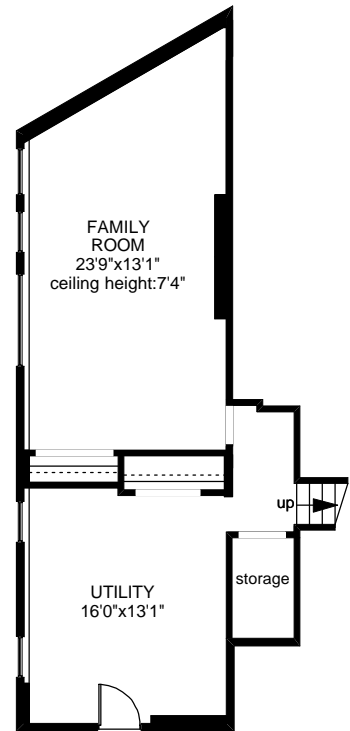

7212 PEDEN LANE RESIDENCE

MAIN FLOOR
1438 SQ.FT

UPPER FLOOR
726 SQ.FT

LOWER FLOOR
678 SQ.FT

	FINISHED SQ. FT.	UNFINISHED SQ. FT.	TOTAL SQ. FT.
MAIN	1438	0	1438
UPPER	726	0	726
LOWER	678	0	678
TOTAL	2842	0	2842
DECK	0	447	447
PATIO	0	67	67

MEASURED ON: 05/09/06	Tafe Measure	VICTORIA, B.C.
DRAWING FILE: 02040		Ph. 883-8894 www.tafemeasure.com