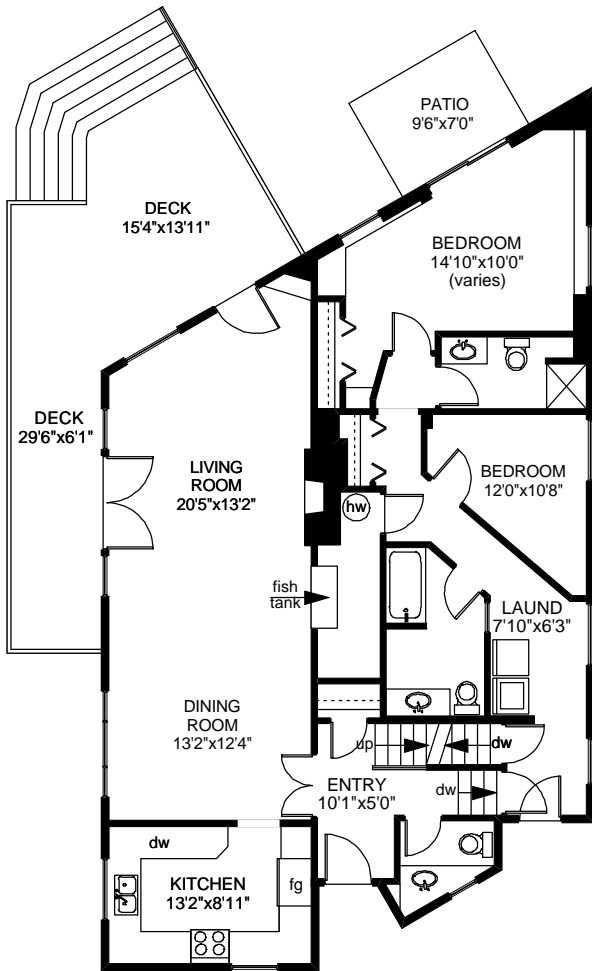

7212 PEDEN LANE RESIDENCE

MAIN FLOOR
1438 SQ.FT

UPPER FLOOR
726 SQ.FT

LOWER FLOOR
678 SQ.FT

	FINISHED SQ. FT.	UNFINISHED SQ. FT.	TOTAL SQ. FT.
MAIN	1438	0	1438
UPPER	726	0	726
LOWER	678	0	678
TOTAL	2842	0	2842
DECK	0	447	447
PATIO	0	67	67

MEASURED ON: 05/09/06	Tafe Measure	VICTORIA, B.C.
DRAWING FILE: 02040		Ph. 883-8894 www.tafemeasure.com