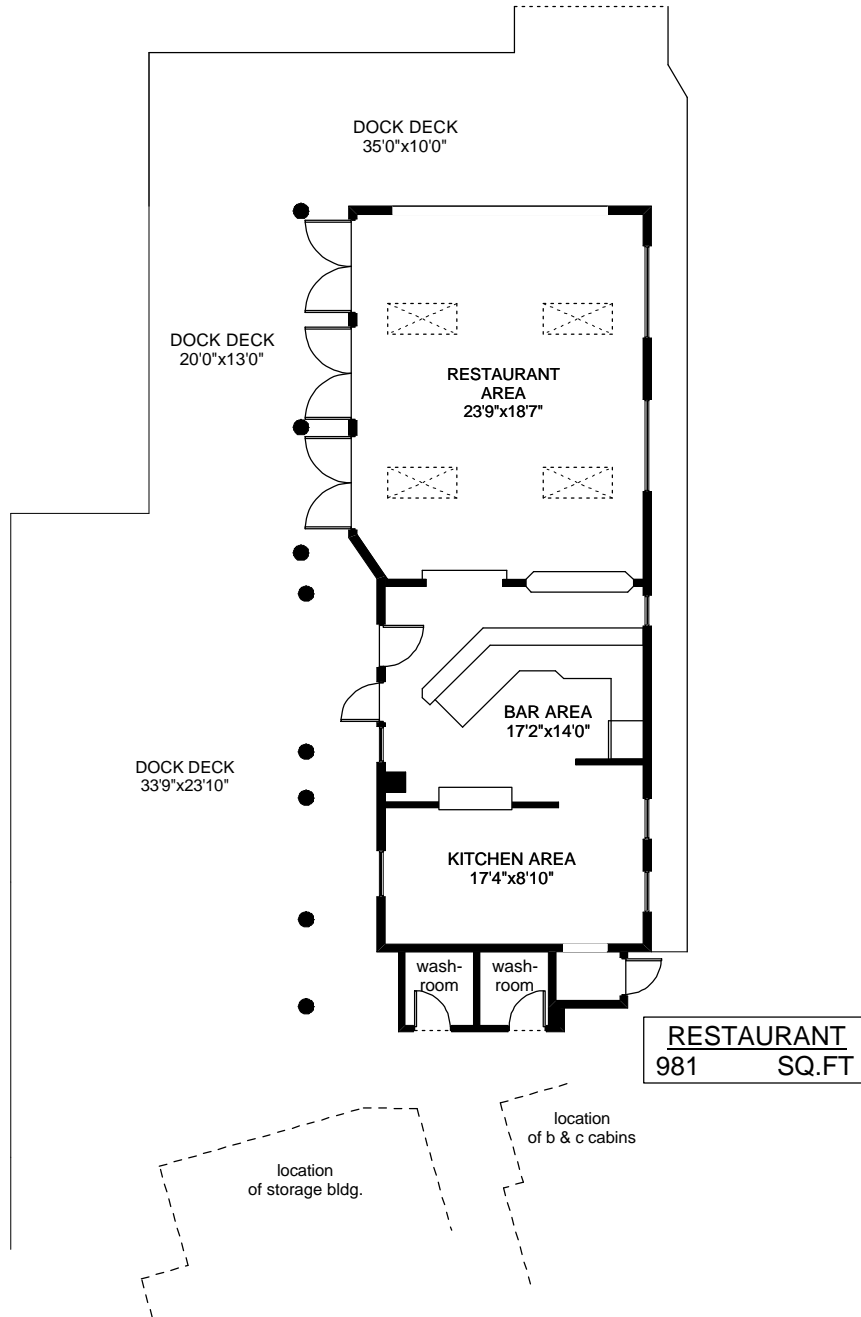

7212 PEDEN LANE RESTAURANT & CABINS

RESTAURANT
981 SQ.FT

	FINISHED SQ. FT.	UNFINISHED SQ. FT.	TOTAL SQ. FT.
RESTAURNAT	981	0	981
STORAGE	634	0	634
CABIN A	729	0	729
CABINS MAIN	720	0	720
CABINS LOWER	330	0	303
TOTAL	3367	0	3367
DECKS	0	1728	1728

0' 5' 10'

MEASURED ON: 05/09/06
DRAWING FILE: 02040

Taf Measure VICTORIA, B.C.
Ph. 883-8894
www.tafmeasure.com