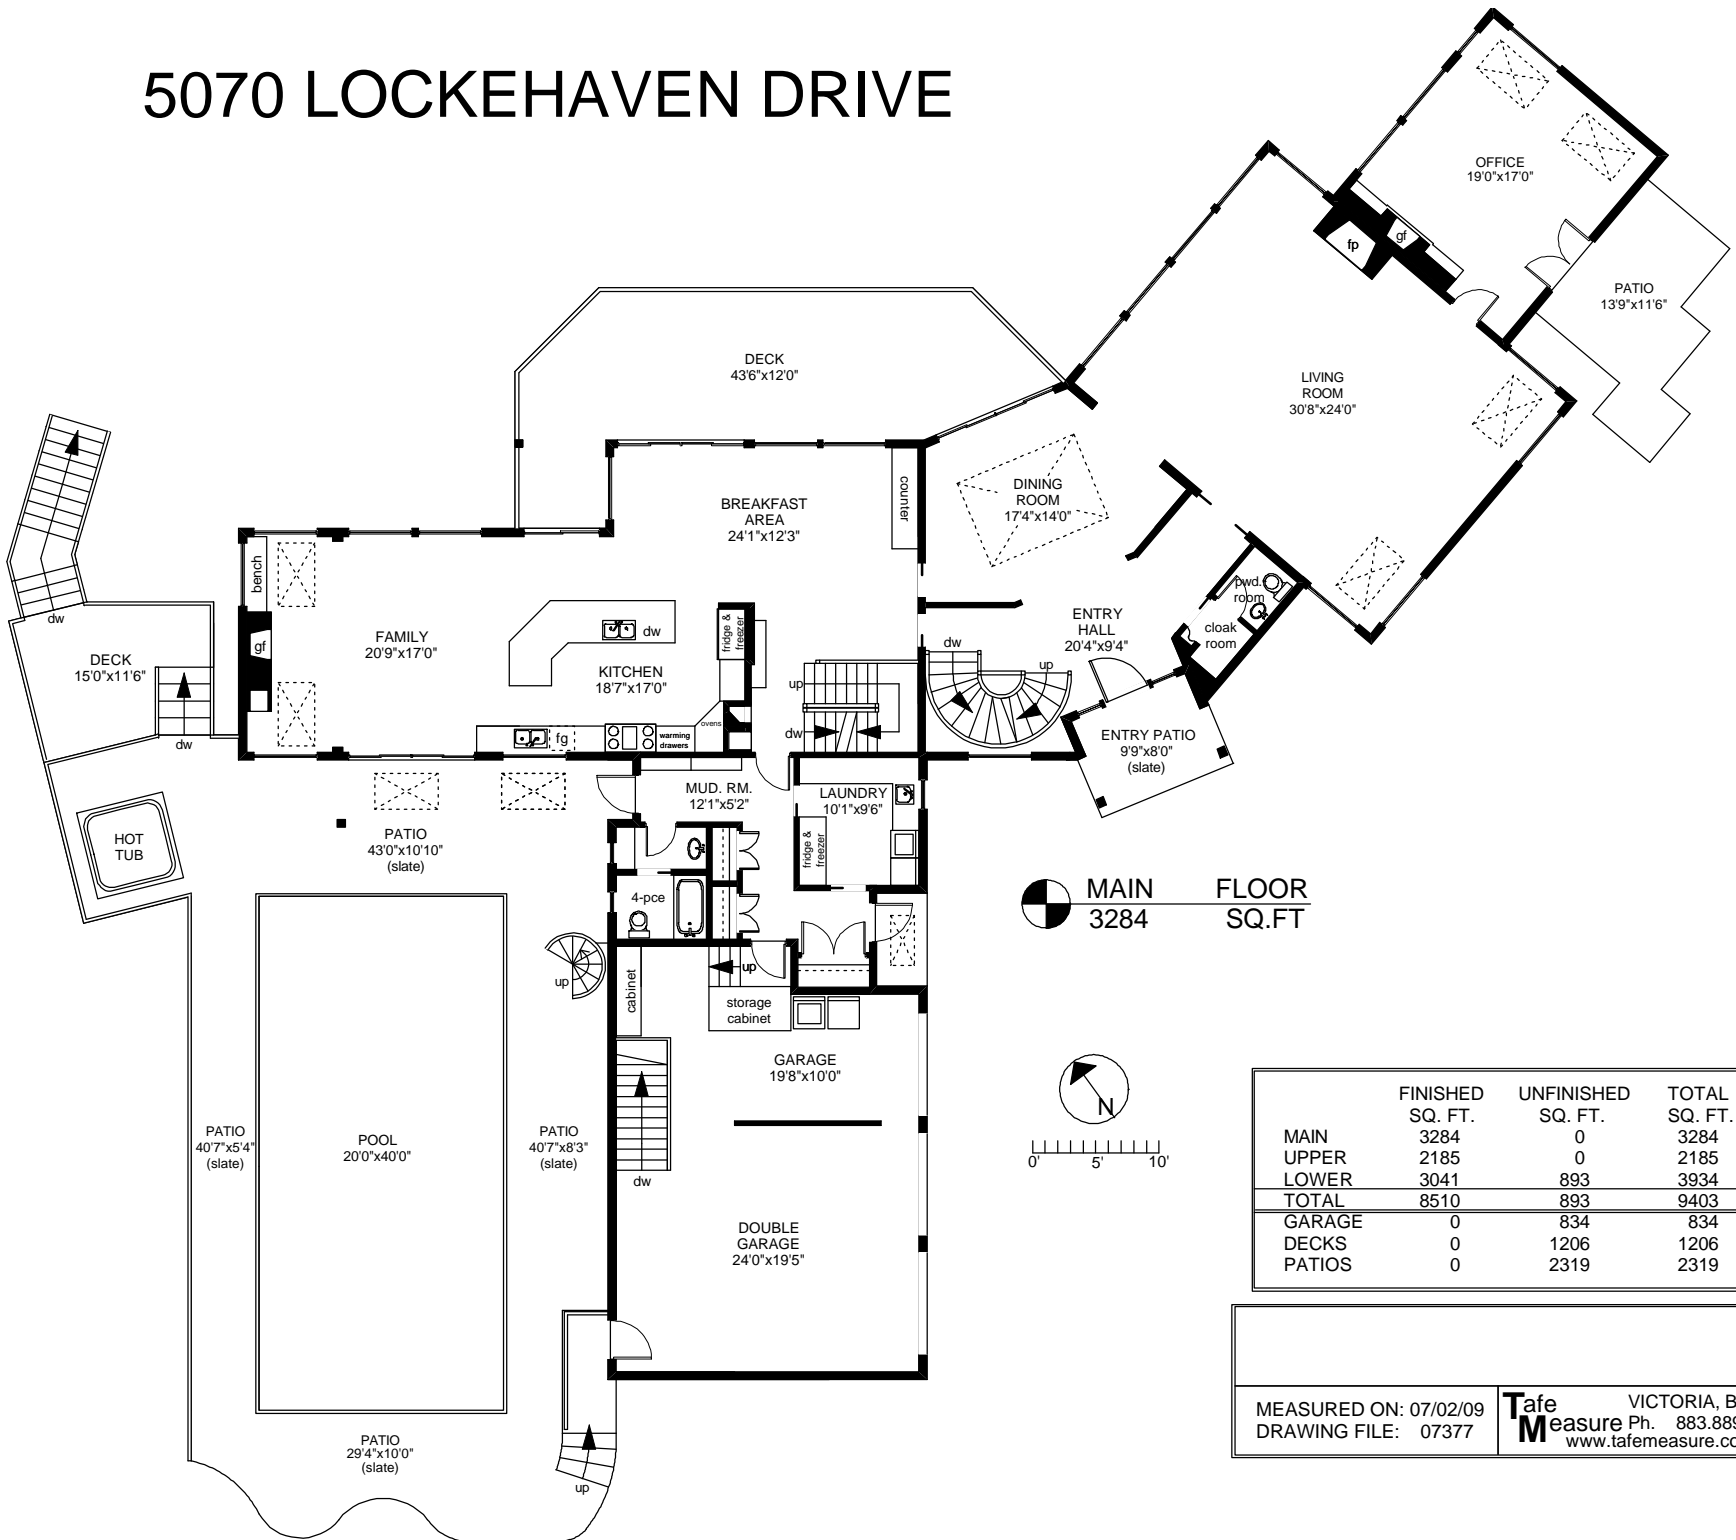

5070 LOCKEHAVEN DRIVE

MAIN FLOOR
3284 SQ.FT

	FINISHED SQ. FT.	UNFINISHED SQ. FT.	TOTAL SQ. FT.
MAIN	3284	0	3284
UPPER	2185	0	2185
LOWER	3041	893	3934
TOTAL	8510	893	9403
GARAGE	0	834	834
DECKS	0	1206	1206
PATIOS	0	2319	2319

MEASURED ON: 07/02/09
DRAWING FILE: 07377

Tafe Measure VICTORIA, B.C.
Ph. 883.8894
www.tafemeasure.com