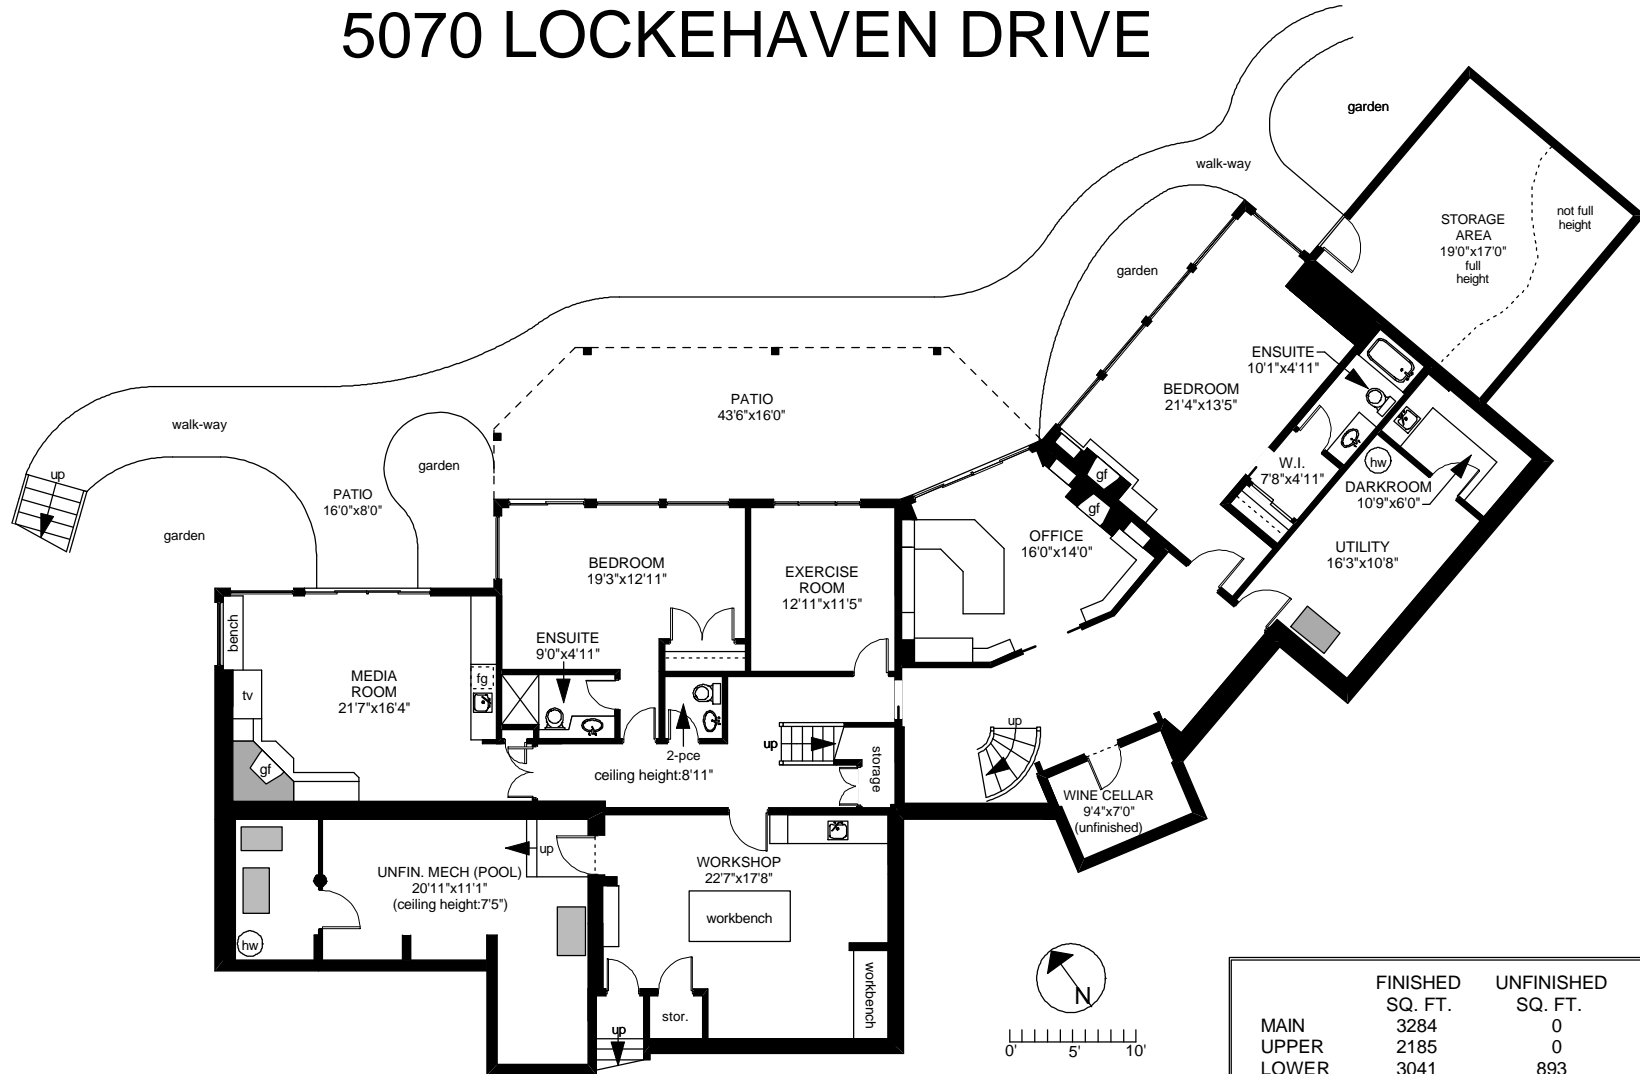

# 5070 LOCKEHAVEN DRIVE

**LOWER FLOOR**  
3934 SQ.FT

	FINISHED SQ. FT.	UNFINISHED SQ. FT.	TOTAL SQ. FT.
MAIN	3284	0	3284
UPPER	2185	0	2185
LOWER	3041	893	3934
<b>TOTAL</b>	<b>8510</b>	<b>893</b>	<b>9403</b>
GARAGE	0	834	834
DECKS	0	1206	1206
PATIOS	0	2319	2319

MEASURED ON: 07/02/09 DRAWING FILE: 07377	<b>Tafe</b> measure Ph. 883.8894 www.tafemeasure.com	VICTORIA, B.C.
--	--	----------------