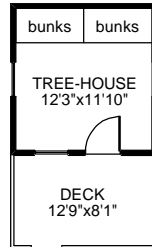

ORANGE BLOSSOM FARM

TACK-ROOM
210 SQ.FT

TREE-HOUSE
168 SQ.FT

STORAGE
157 SQ.FT

FEED-ROOM
269 SQ.FT

PLAY-ROOM
226 SQ.FT

STABLE 3
726 SQ.FT

CHICKEN COUP
160 SQ.FT