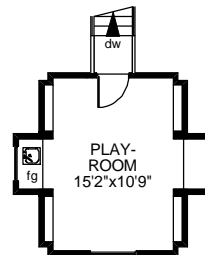

ORANGE BLOSSOM FARM

TACK-ROOM
210 SQ.FT

TREE-HOUSE
168 SQ.FT

STORAGE
157 SQ.FT

FEED-ROOM
269 SQ.FT

PLAY-ROOM
226 SQ.FT

STABLE 3
726 SQ.FT

CHICKEN COUP
160 SQ.FT