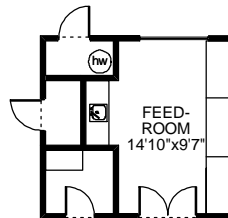

ORANGE BLOSSOM FARM

TACK-ROOM
210 SQ.FT

TREE-HOUSE
168 SQ.FT

STORAGE
157 SQ.FT

FEED-ROOM
269 SQ.FT

PLAY-ROOM
226 SQ.FT

STABLE 3
726 SQ.FT

CHICKEN COUP
160 SQ.FT