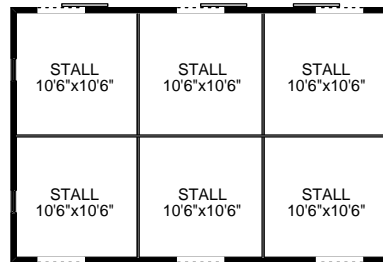

ORANGE BLOSSOM FARM

TACK-ROOM
210 SQ.FT

TREE-HOUSE
168 SQ.FT

STORAGE
157 SQ.FT

FEED-ROOM
269 SQ.FT

PLAY-ROOM
226 SQ.FT

STABLE 3
726 SQ.FT

CHICKEN COUP
160 SQ.FT