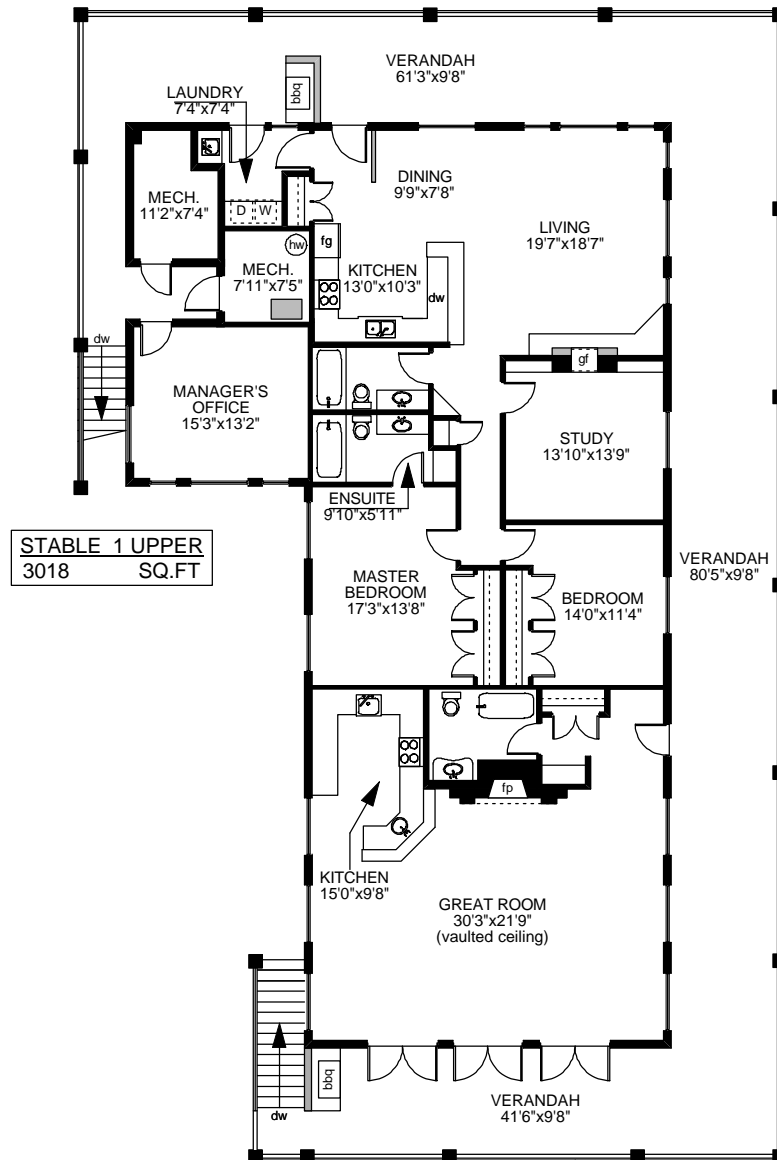

ORANGE BLOSSOM FARM

MEASURED ON: 05/28/08
DRAWING FILE: 06206

Tafe VICTORIA, B.C.
Measure Ph. 883.8894
www.tafemeasure.com