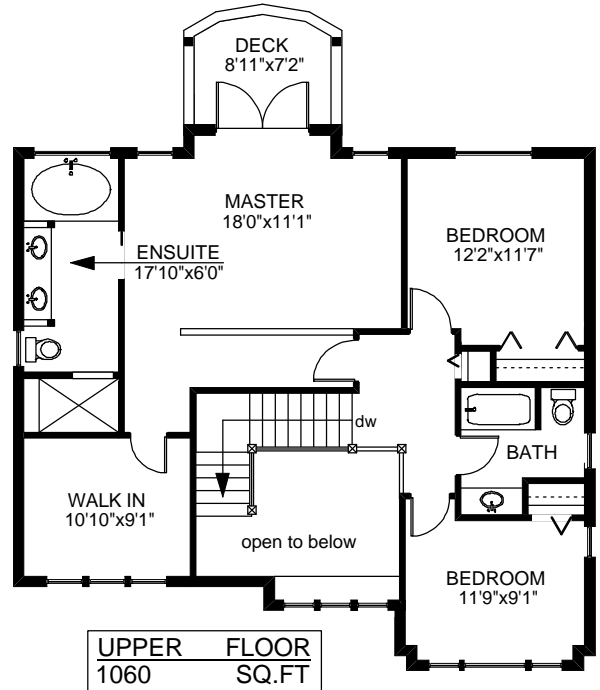

7068 BRENTWOOD DRIVE

MAIN FLOOR
1379 SQ.FT

UPPER FLOOR
1060 SQ.FT

LOWER FLOOR
695 SQ.FT

	FINISHED SQ. FT.	UNFINISHED SQ. FT.	TOTAL SQ. FT.
MAIN	1379	0	1379
UPPER	1060	0	1060
LOWER	695	0	695
TOTAL	3134	0	3134
GARAGE	0	315	315
DECKS	0	417	417
PATIOS	0	85	85