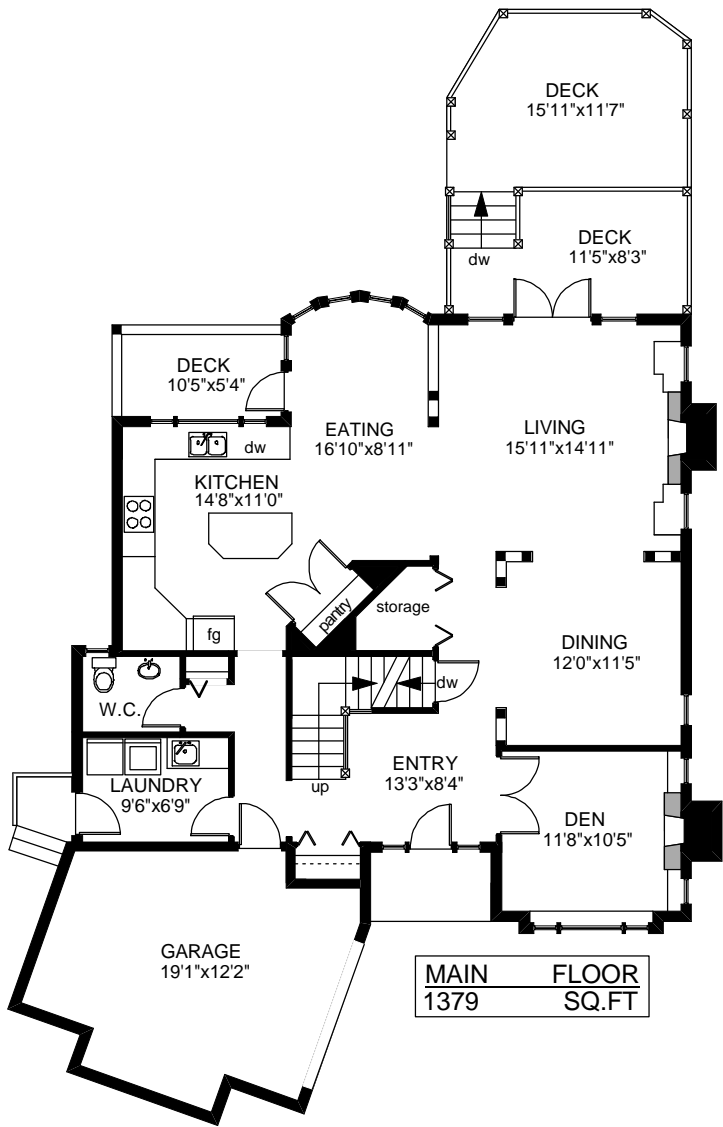

7068 BRENTWOOD DRIVE

MAIN FLOOR
1379 SQ.FT

UPPER FLOOR
1060 SQ.FT

LOWER FLOOR
695 SQ.FT

	FINISHED SQ. FT.	UNFINISHED SQ. FT.	TOTAL SQ. FT.
MAIN	1379	0	1379
UPPER	1060	0	1060
LOWER	695	0	695
TOTAL	3134	0	3134
GARAGE	0	315	315
DECKS	0	417	417
PATIOS	0	85	85

MEASURED ON: 07/16/05
DRAWING FILE: 01167

Tafe Measure VICTORIA, B.C.
Ph. 883-8894
www.tafemeasure.com