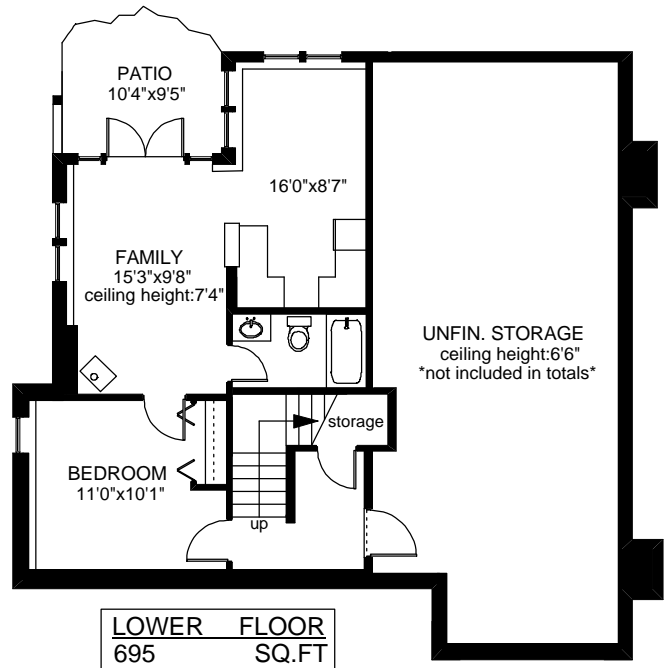

7068 BRENTWOOD DRIVE

MAIN FLOOR
1379 SQ.FT

UPPER FLOOR
1060 SQ.FT

LOWER FLOOR
695 SQ.FT

	FINISHED SQ. FT.	UNFINISHED SQ. FT.	TOTAL SQ. FT.
MAIN	1379	0	1379
UPPER	1060	0	1060
LOWER	695	0	695
TOTAL	3134	0	3134
GARAGE	0	315	315
DECKS	0	417	417
PATIOS	0	85	85