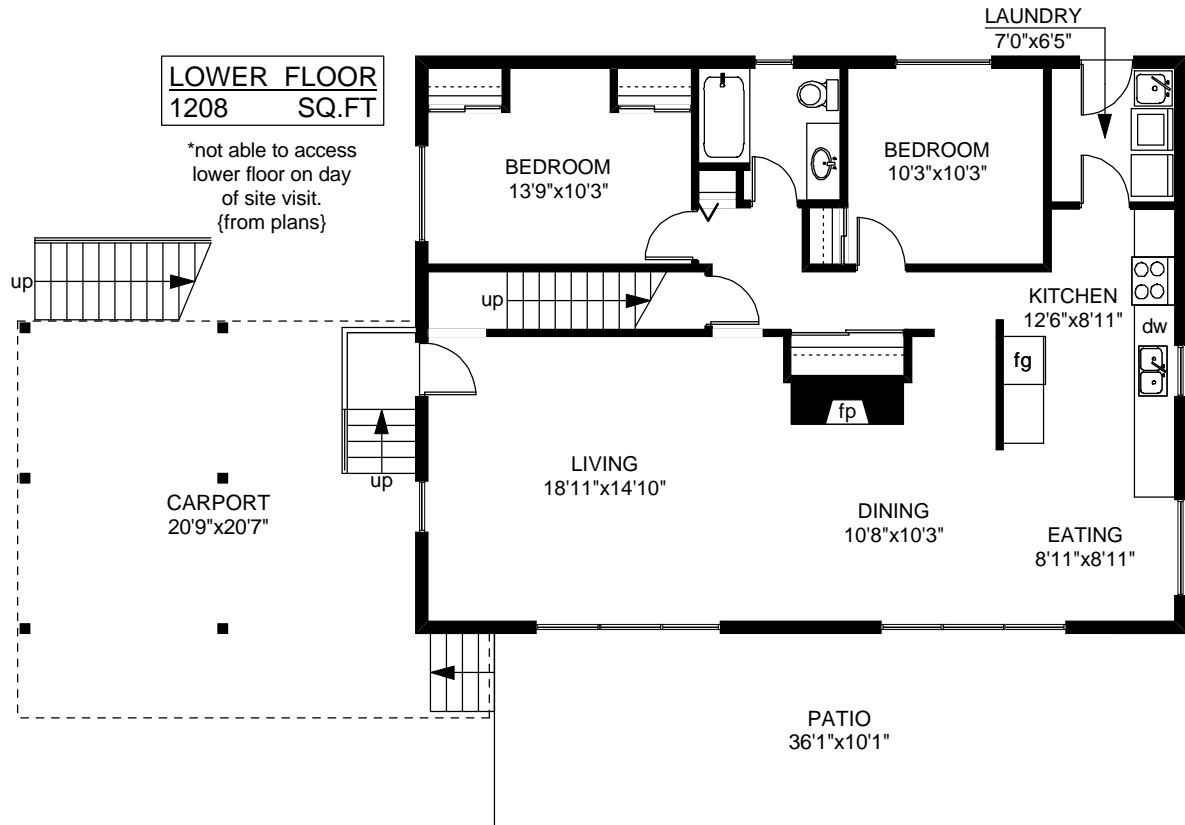

941 ARBUTUS AVENUE

	FINISHED SQ. FT.	UNFINISHED SQ. FT.	TOTAL SQ. FT.
UPPER	1208	0	1208
LOWER	1208	0	1208
TOTAL	2416	0	2416
CARPORT	0	429	429
DECK	0	461	461
PATIO	0	364	364
SHED	0	62	62

MEASURED ON: 07/16/07
DRAWING FILE: 04869