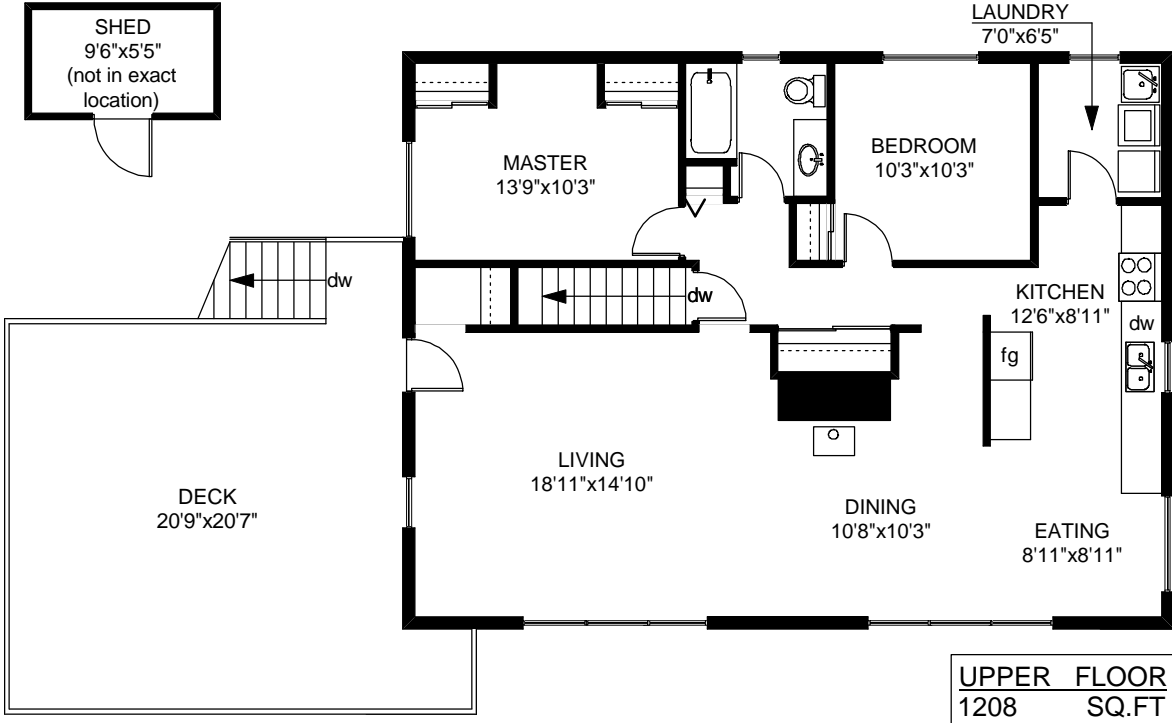

941 ARBUTUS AVENUE

	FINISHED SQ. FT.	UNFINISHED SQ. FT.	TOTAL SQ. FT.
UPPER	1208	0	1208
LOWER	1208	0	1208
TOTAL	2416	0	2416
CARPORT	0	429	429
DECK	0	461	461
PATIO	0	364	364
SHED	0	62	62

MEASURED ON: 07/16/07
DRAWING FILE: 04869